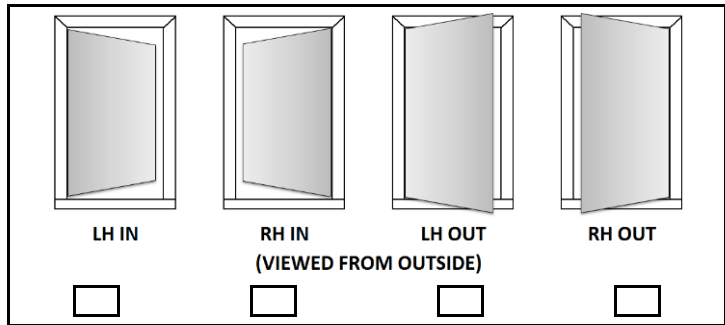

Tel: _____

email: _____

Order Date: _____ Order Number: _____

Delivery Date: _____ Reference: _____

Special Instructions:

Door Size: (W)..... X (L)..... mm

Draw Side/Top Lights if required. In position of build-up if required. Always view from outside

Door Style:

Glass Design:

External Door Colour:

Internal Door Colour:

Backing Glass:

Spacer Colour:

Threshold Type:

Low Ali Threshold*